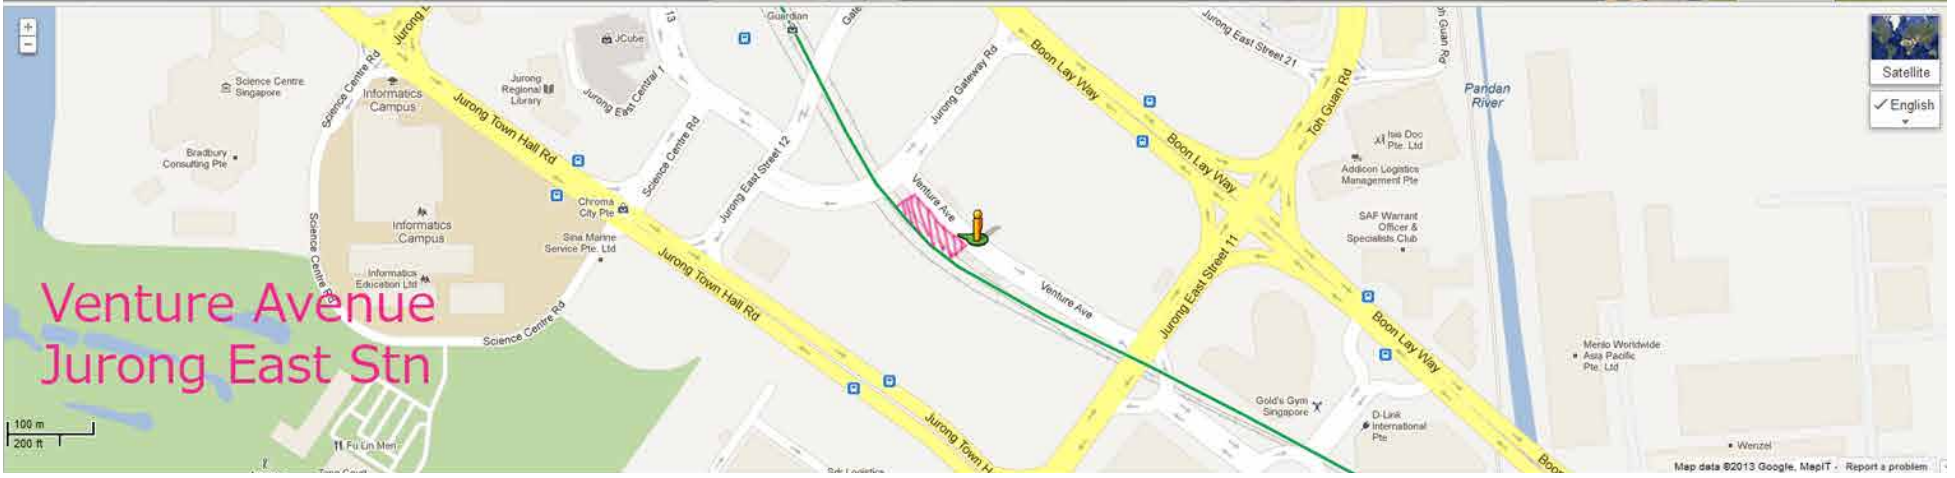

BUGIS

Exit A - leading to Victoria street, walk towards the Car park next to the Bus Stop

Shuttle service timings on 10 May:
5:30pm to 9:30pm at every interval of 20 minutes.

Shuttle service timings on 11 May:
11:00am to 2:00pm at every interval of 30 minutes.

BUONA VISTA

Exit B - towards Bus stop 2 & Pick up point

Shuttle service timings on 10 May:

5:30pm to 9:30pm at every interval of 20 minutes.

JURONG EAST

Exit B - towards 'Private Bus pick up point (via Overhead bridge) / Venture Road

Shuttle service timings on 10 May:
5:30pm to 9:30pm at every interval of 20 minutes.

Shuttle service timings on 11 May:
11:00am to 2:00pm at every interval of 30 minutes.